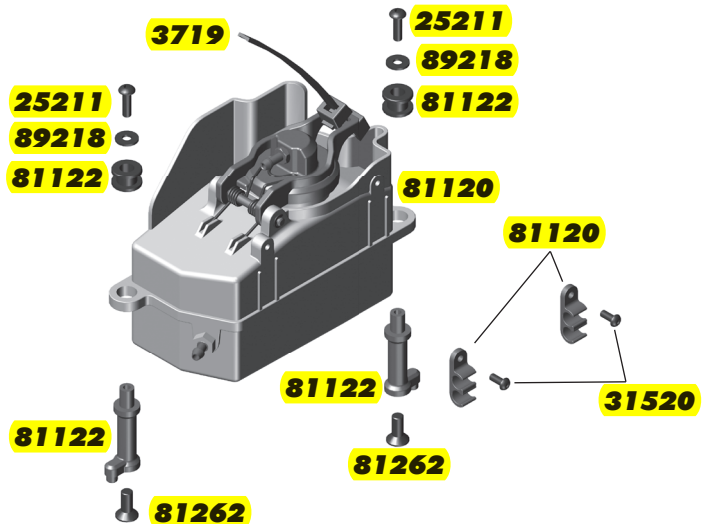

:: Fuel Tank

3719	Nylon Wire Tie, 6"	1
25211	3 x 10mm BHCS	20
31520	2.5 x 6mm BHCS	6
81120	RC8B3 Fuel Tank	1
81122	RC8B3 Tank Post / Grommet	2 ea.
81262	4 x 10mm FHCS	6
89218	3 x 8mm Washer	10