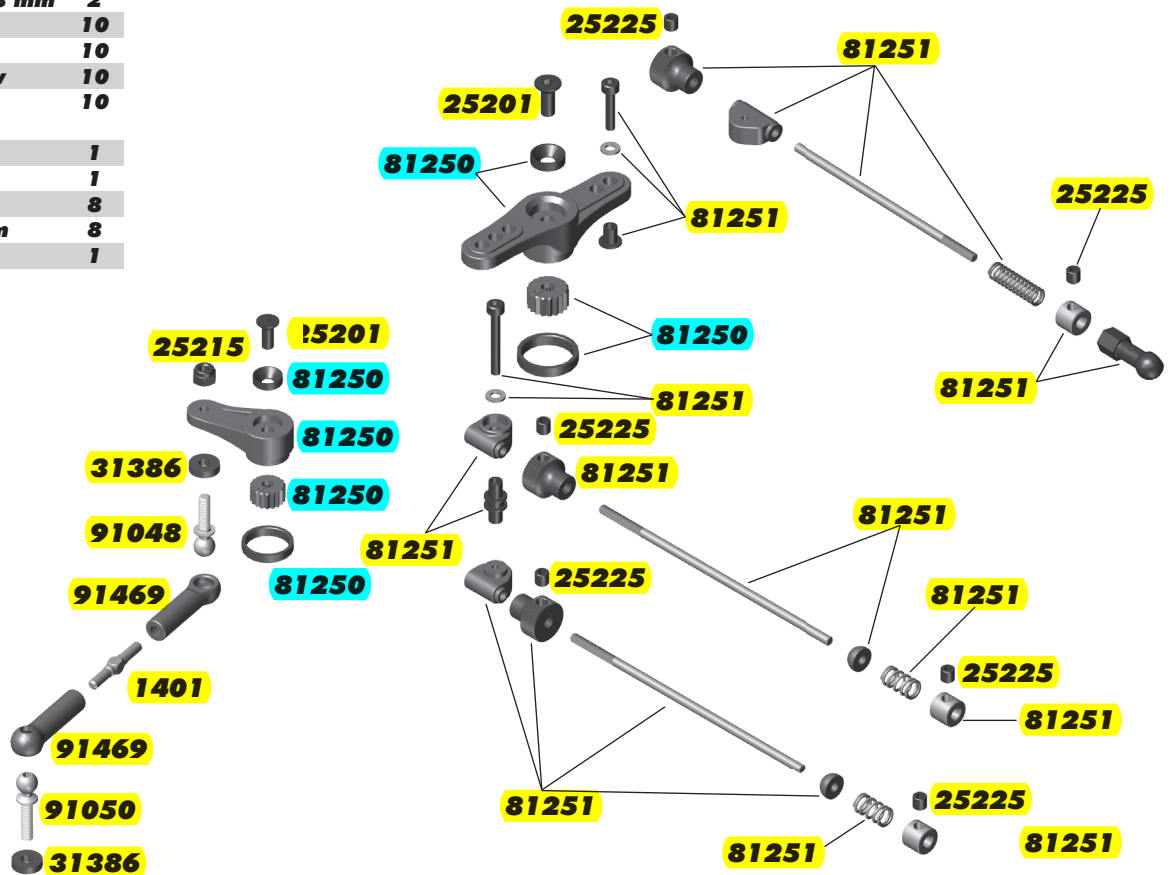

:: Linkage

1401	FT Ti. Turnbuckle, 33 mm	2
25201	M3 x 8mm FHCS	20
25215	M3 Locknut, Black	10
25225	M3 x 3mm Set Screw	10
31386	Bulkhead Washer, 7.8x2.0mm, Blue	10
81250	RC8B3 Servo Horns	1
81251	RC8B3 Linkage Set	1
91048	HD Ballstuds, 8 mm	8
91050	HD Ballstuds, 12 mm	8
91469	Ball Cup Set, small	1