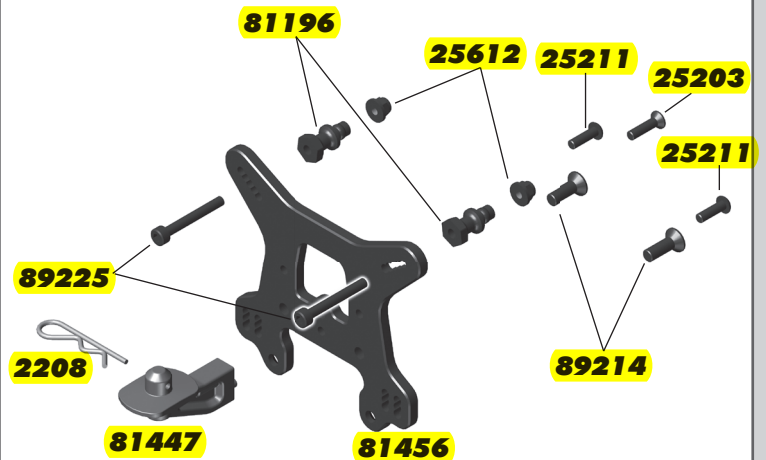

:: Rear Shock Tower

2208	Large Hood Pins	6
25203	M3 x 12mm FHCS	20
25211	M3 x 10mm BHCS	20
25612	M3 Locknut with Flange, Black	20
81196	RC8B3 Shock Bushing	4
81447	RC8B3 Body Posts & Bumper	1
81456	RC8B3.2 Rear Shock Tower, Aluminum	1
89214	M4 x 12mm FHCS	10
89225	M3 x 24mm SHCS	10