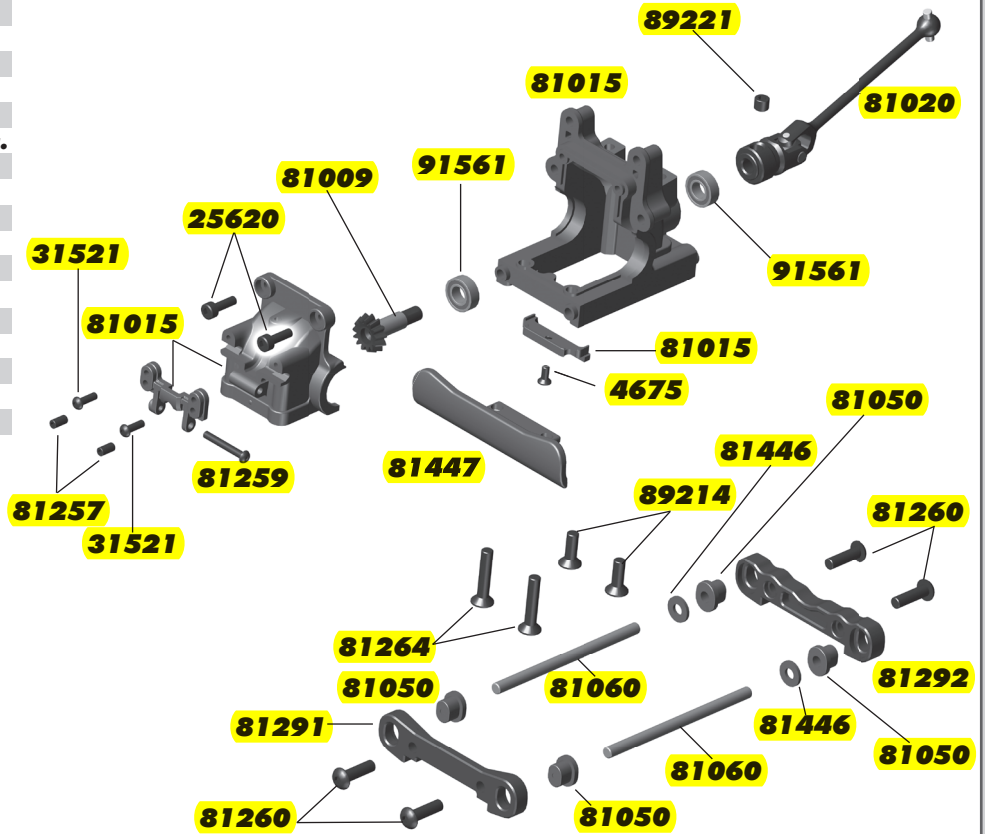

:: Front Gearbox

4675	M2.5 x 6mm FHCS	10
25620	M3 x 10mm SHCS	10
31521	M2.5 x 8mm BHCS	10
81009	RC8B3.1 Diff Pinion Gear, 12T	1
81015	RC8B3 Gearbox	2
81020	RC8B3 Center Universal, 76mm	1
81050	RC8B3 Arm Mount Insert	12 ea.
81060	RC8B3 Hinge Pin Set	1
81257	M3 x 6mm Set Screw	10
81259	M2.5 x 18mm BHCS	10
81260	M4 x 14mm BHCS	10
81264	M4 x 20mm FHCS	10
81291	RC8B3 HRC Arm Mount, A	1
81292	RC8B3 HRC Arm Mount, B	1
81446	RC8B3 Shim Set	1
81447	RC8B3 Body Post & Bumper	1
89214	M4 x 12mm FHCS	10
89221	M5 x 4mm Set Screw	10
91561	Bearing, 6 x 12 x 4mm	4