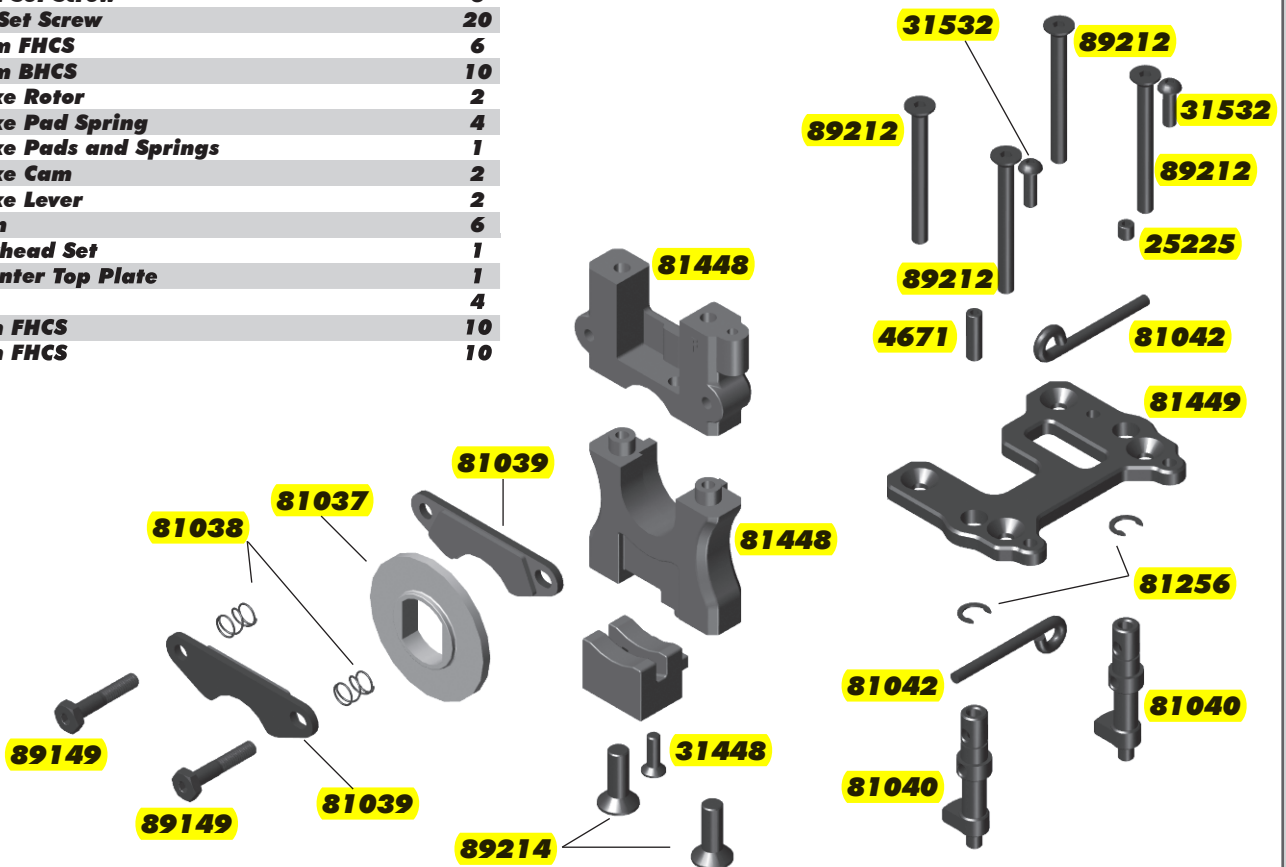

### :: Center Gear Differential

81012	Diff Outdrives, 17mm (Center Diff)	2
81379	RC8B3.1 Differential Case	1
81380	RC8B3.1 Differential Gear Set (HTC)	1
81381	RC8B3.1 Differential Shim Set	1
81383	RC8B3.1 Differential Gear Set (LTC)	1
81384	RC8B3.1 Differential Gasket	3
81385	RC8B3.1 Differential O-Ring Set	1
81386	RC8B3.1 Spur Gear, 46T - KIT	1
89208	M3 x 14mm FHCS	10
91564	8 x 16 x 5mm Bearings	2

### :: Center Bulkhead

4671	M3 x 10mm Set Screw	6
25225	M3 x 3mm Set Screw	20
31448	M2.5 x 8mm FHCS	6
31532	M2.5 x 8mm BHCS	10
81037	RC8B3 Brake Rotor	2
81038	RC8B3 Brake Pad Spring	4
81039	RC8B3 Brake Pads and Springs	1
81040	RC8B3 Brake Cam	2
81042	RC8B3 Brake Lever	2
81256	C-Clip, 5mm	6
81448	Center Bulkhead Set	1
81449	RC8B3.2 Center Top Plate	1
89149	Brake Bolt	4
89212	M3 x 30mm FHCS	10
89214	M4 x 12mm FHCS	10