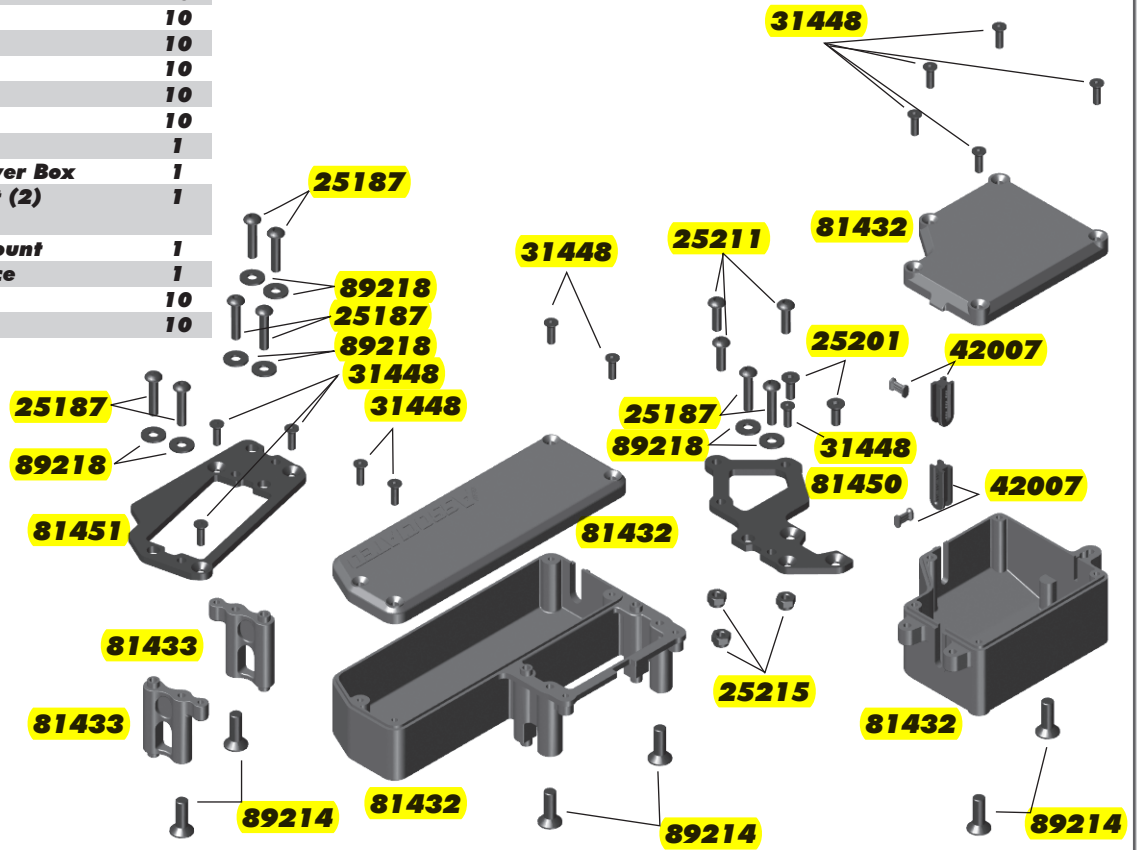

:: Radio Tray

6338	Antenna Tube with Cap, Black	1
25187	M3 x 14mm BHCS	10
25201	M3 x 8mm FHCS	10
25211	M3 x 10mm BHCS	10
25215	M3 Locknuts	10
25225	M3 x 3mm Set Screw	10
31448	M2.5 x 8mm FHCS	10
42007	Receiver Box Seals	1
81432	RC8B3.2 Battery / Receiver Box	1
81433	RC8B3.2 Radio Tray Post (2) Spacers (4)	1
81450	RC8B3.2 Transponder Mount	1
81451	RC8B3.2 Radio Tray Brace	1
89214	M4 x 12mm FHCS	10
89218	M3 x 8mm Washer	10