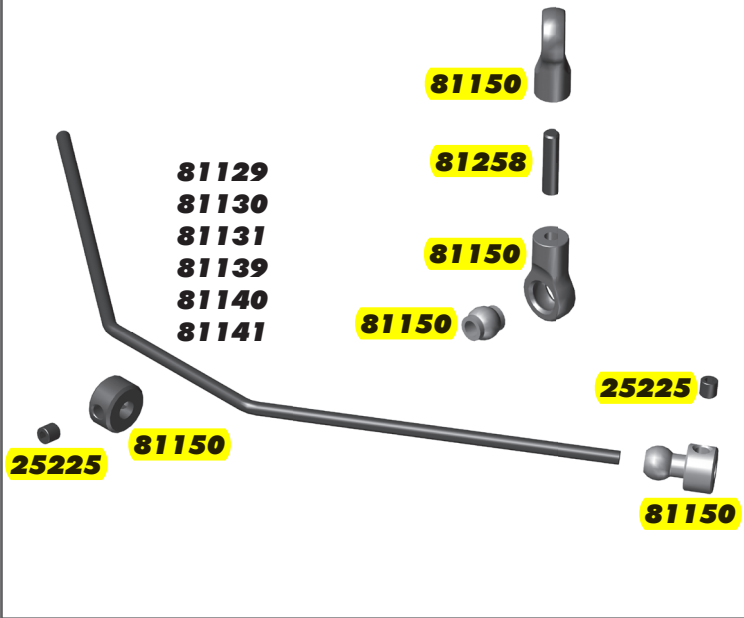

:: Anti-Roll Bars

25225	M3 x 3mm Set Screw	10
81129	RC8B3 Front Anti-Roll Bars (2.0, 2.1, 2.2mm)	1 ea.
81130	RC8B3 Front Anti-Roll Bars (2.3, 2.4, 2.5mm)	1 ea.
81131	RC8B3 Front Anti-Roll Bars (2.6, 2.7, 2.8mm)	1 ea.
81139	RC8B3 Rear Anti-Roll Bars (2.2, 2.3, 2.4mm)	1 ea.
81140	RC8B3 Rear Anti-Roll Bars (2.5, 2.6, 2.7mm)	1 ea.
81141	RC8B3 Rear Anti-Roll Bars (2.8, 2.9, 3.0mm)	1 ea.
81150	RC8B3 Anti-Roll Bar Drop Link / Collet	1
81258	M3 x 12mm Set Screw	6