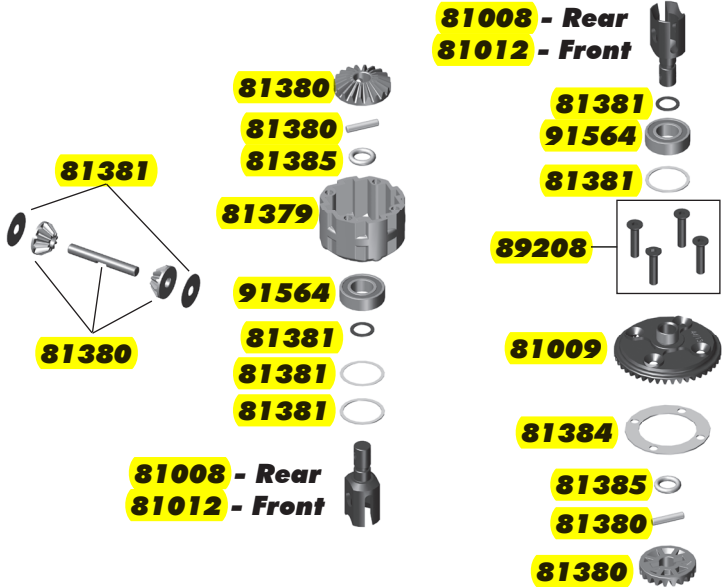

:: Front / Rear Gear Differential

81008	Diff Outdrives, 15mm (Rear Diff)	2
81009	RC8B3.1 Underdrive Diff Gear Set, 42T	1
81012	Diff Outdrives, 17mm (Front Diff)	2
81379	RC8B3.1 Differential Case	1
81380	RC8B3.1 Differential Gear Set (HTC) - Kit	1
81381	RC8B3.1 Differential Shim Set	1
81383	RC8B3.1 Differential Gear Set (LTC)	1
81384	RC8B3.1 Differential Gasket	3
81385	RC8B3.1 Differential O-Ring Set	1
89208	M3 x 14mm FHCS	10
91564	8 x 16 x 5mm Bearings	2

81008 - Rear
81012 - Front