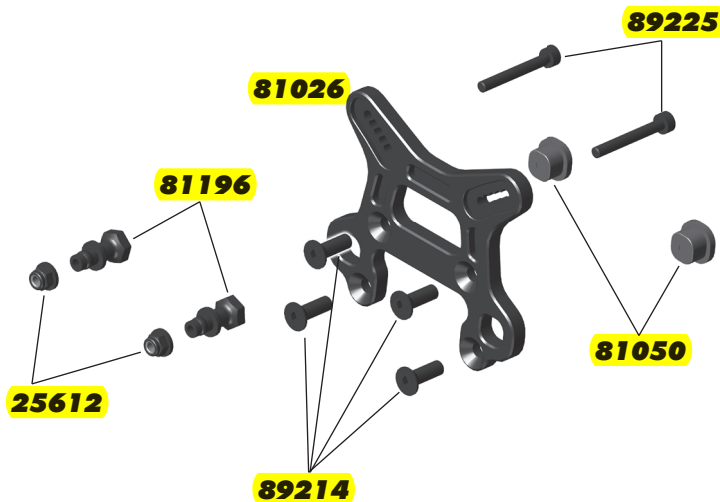

:: Steering

8680	FT Steering Bearing Set, 5 x 8 x 2.5mm & 6 x 10 x 3mm	4 ea.
25201	M3 x 8mm FHCS	10
31404	Bearing, 6 x 10 x 3mm	4
81083	Servo Saver Spring	1
81084	RC8B3.1 Servo Saver Tube	1
81086	RC8B3 Steering Bellcrank	1
81088	RC8B3 Steering Bellcrank Nut	2
81089	RC8B3 Steering Rack	1
81091	RC8B3 Steering Post	2
81262	M4 x 10mm FHCS	10
81397	Turnbuckle Ball, 4mm	4

:: Front Shock Tower

25612	M3 Locknut with Flange, Black	20
81026	RC8B3 Shock Tower, Front	1
81050	RC8B3 Arm Mount Inserts	12 ea.
81196	RC8B3 Shock Bushing	4
89214	M4 x 12mm FHCS	10
89225	M3 x 24mm SHCS	10

:: Rear Shock Tower

2208	Large Hood Pins	6
25203	M3 x 12mm FHCS	20
25211	M3 x 10mm BHCS	20
25612	M3 Locknut with Flange, Black	20
81196	RC8B3 Shock Bushing	4
81447	RC8B3 Body Posts & Bumper	1
81456	RC8B3.2 Rear Shock Tower, Aluminum	1
89214	M4 x 12mm FHCS	10
89225	M3 x 24mm SHCS	10