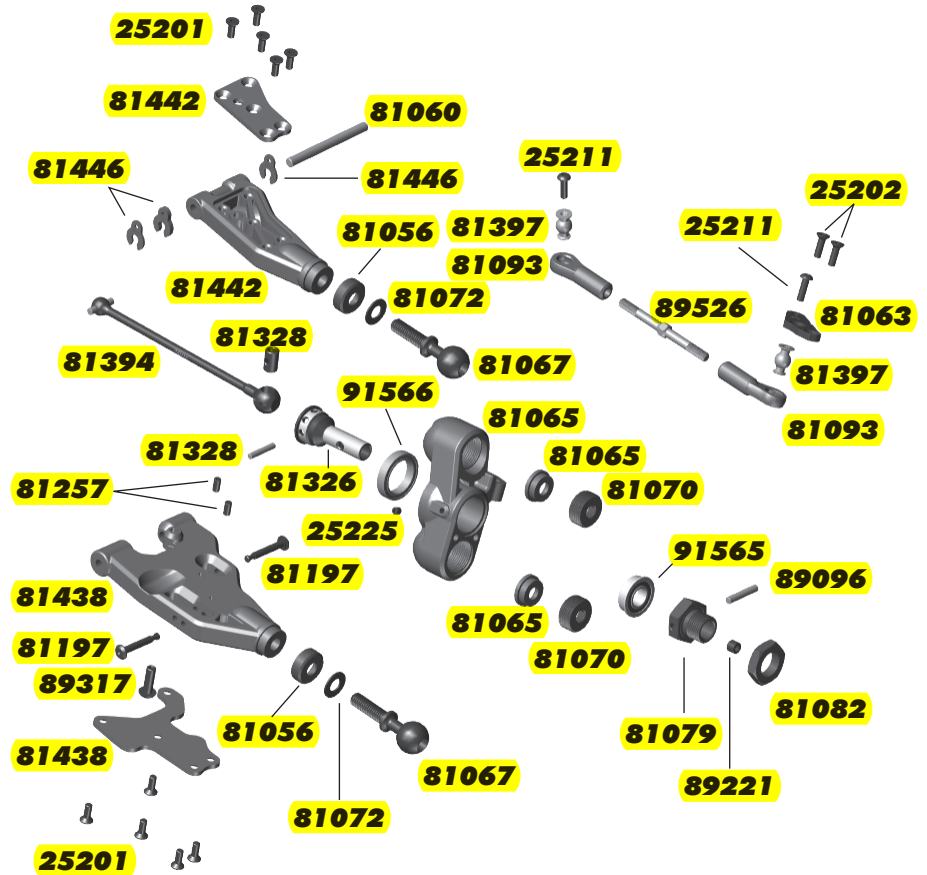

**:: Steering**

<b>8680</b>	<b>FT Steering Bearing Set, 5 x 8 x 2.5mm &amp; 6 x 10 x 3mm</b>	<b>4 ea.</b>
<b>25201</b>	<b>M3 x 8mm FHCS</b>	<b>10</b>
<b>31404</b>	<b>Bearing, 6 x 10 x 3mm</b>	<b>4</b>
<b>81083</b>	<b>Servo Saver Spring</b>	<b>1</b>
<b>81084</b>	<b>RC8B3.1 Servo Saver Tube</b>	<b>1</b>
<b>81086</b>	<b>RC8B3 Steering Bellcrank</b>	<b>1</b>
<b>81088</b>	<b>RC8B3 Steering Bellcrank Nut</b>	<b>2</b>
<b>81089</b>	<b>RC8B3 Steering Rack</b>	<b>1</b>
<b>81091</b>	<b>RC8B3 Steering Post</b>	<b>2</b>
<b>81262</b>	<b>M4 x 10mm FHCS</b>	<b>10</b>
<b>81397</b>	<b>Turnbuckle Ball, 4mm</b>	<b>4</b>

**:: Front Shock Tower**

<b>25612</b>	<b>M3 Locknut with Flange, Black</b>	<b>20</b>
<b>81026</b>	<b>RC8B3 Shock Tower, Front</b>	<b>1</b>
<b>81050</b>	<b>RC8B3 Arm Mount Inserts</b>	<b>12 ea.</b>
<b>81196</b>	<b>RC8B3 Shock Bushing</b>	<b>4</b>
<b>89214</b>	<b>M4 x 12mm FHCS</b>	<b>10</b>
<b>89225</b>	<b>M3 x 24mm SHCS</b>	<b>10</b>

## :: Front Suspension

25201	M3 x 8mm FHCS	10
25202	M3 x 10mm FHCS	10
25211	M3 x 10mm BHCS	10
25225	M3 x 3mm Set Screw	10
81056	RC8B3 Suspension Arm Endcap	4
81060	RC8B3 Hinge Pin Set	1
81063	RC8B3 Steering Block Arm +2 deg	Pr.
81065	RC8B3 Steering Block	Pr.
81067	RC8B3 Pillow Ball	2
81070	RC8B3 Pillow Ball Nut	4
81072	RC8B3 Pillow Ball Shim	6
81079	RC8B3 Wheel Hexes, +1mm wide	2
81082	RC8B3 Wheel Nuts, 17mm Blue	2
81093	RC8B3 Rod End, 4mm (4 ball joints, 2 rod ends, 2 offset rod ends)	1
81197	RC8B3 Shock Pin	4
81257	M3 x 6mm Set Screw	10
81326	RC8B3 CVA Axle, steel	2
81328	FT RC8B3 CVA Rebuild Kit	1
81394	RC8B3.1 CVA Driveshaft (94mm)	2
81397	RC8B3.1 Turnbuckle Balls	4
81438	RC8B3.2 Front Lower Susp. Arms	1
81442	RC8B3.2 Front Upper Arm Set	Pr.
81446	RC8B3 Shim Set	1
89096	Wheel Hex Pin	4
89221	M5 x 4mm Set Screw	10
89317	Droop Screw	8
89526	4 x 50mm Turnbuckle	2
91565	8 x 16 x 5mm Flanged Bearing	4
91566	15 x 21 x4mm Bearing	4