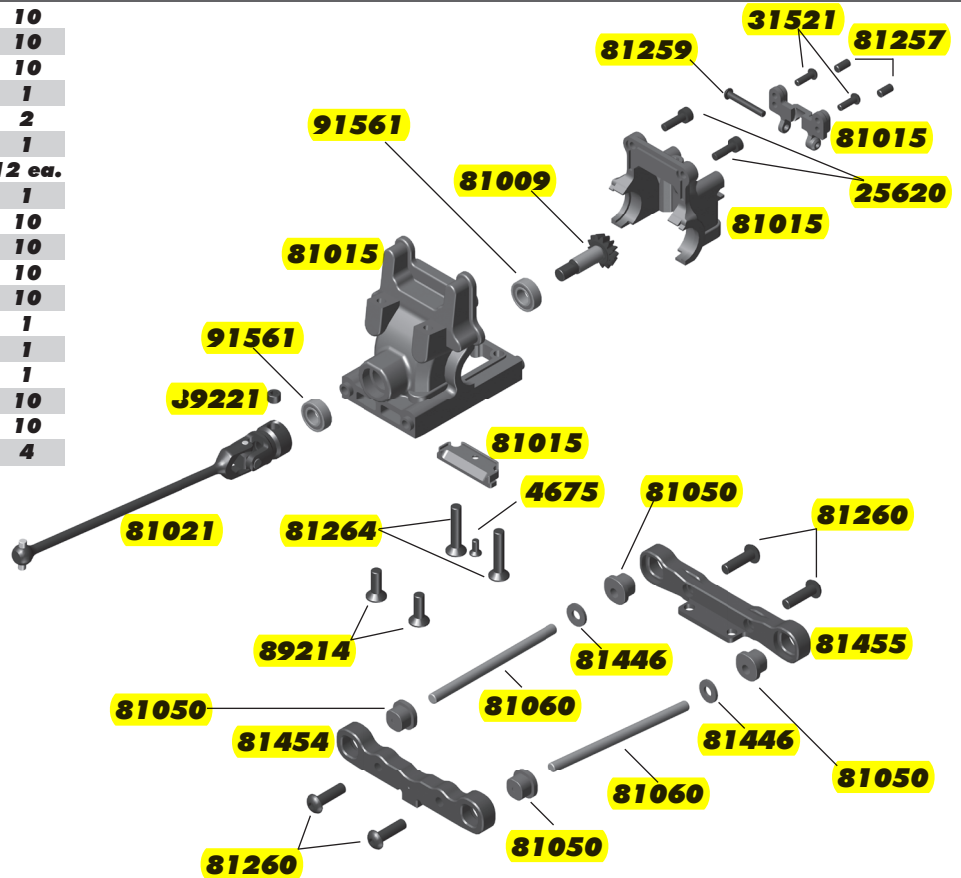

:: Rear Gearbox

4675	M2.5 x 6mm FHCS	10
25620	M3 x 10mm SHCS	10
31521	M2.5 x 8mm BHCS	10
81009	RC8B3.1 Diff Pinion Gear, 12T	1
81015	RC8B3 Gearbox	2
81021	Center Universal, 106mm	1
81050	RC8B3 Arm Mount Insert	12 ea.
81060	RC8B3 Hinge Pin Set	1
81257	M3 x 6mm Set Screw	10
81259	M2.5 x 18mm BHCS	10
81260	M4 x 14mm BHCS	10
81264	M4 x 20mm FHCS	10
81446	RC8B3 Shim Set	1
81454	RC8B3 HRC Arm Mount, Narrow, C	1
81455	RC8B3 HRC Arm Mount, Narrow, D	1
89214	M4 x 12mm FHCS	10
89221	M5 x 4mm Set Screw	10
91561	Bearing, 6 x 12 x 4mm	4