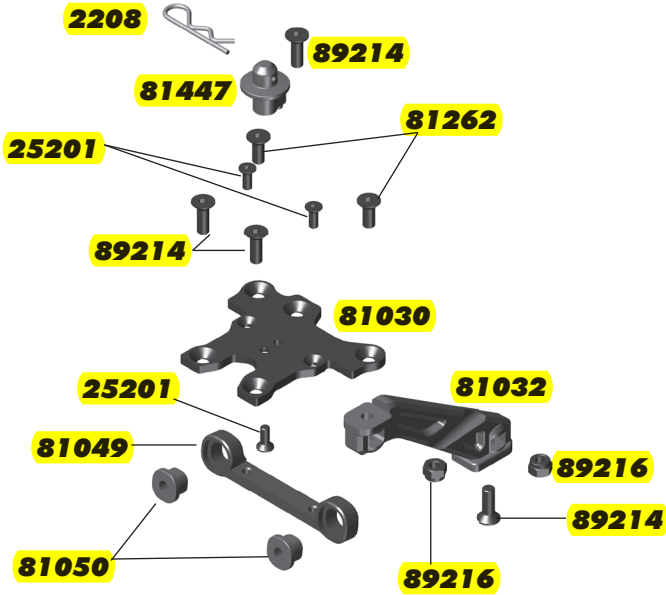

:: Front Chassis Brace

2208	Large Hood Pins	6
25201	M3 x 8mm FHCS	10
81030	RC8B3 Top Plate	1
81032	RC8B3 Chassis Brace	Pr.
81049	RC8B3 Upper Link Mount	1
81050	RC8B3 Arm Mount Insert	12 ea.
81262	M4 x 10mm FHCS	10
81447	RC8B3.2 Body Post and Bumpers	1
89214	M4 x 12mm FHCS	10
89216	M4 Locknut	10