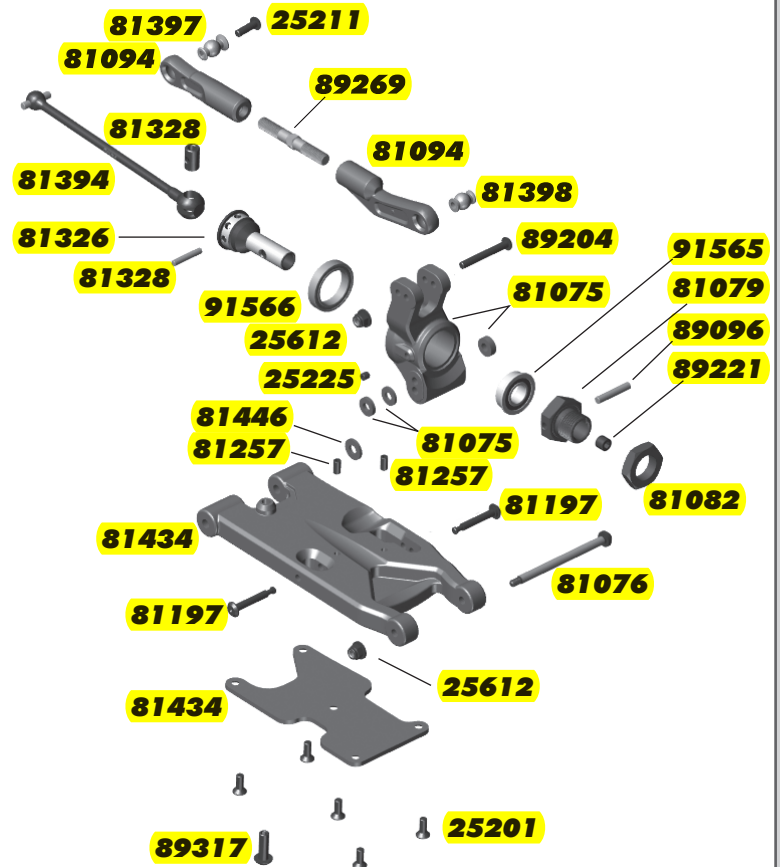

:: Rear Suspension

25201	M3 x 8mm FHCS	10
25211	M3 x 10mm BHCS	10
25225	M3 x 3mm Set Screw	10
25612	M3 Flanged Locknut	10
81075	RC8B3 Rear Hub	Pr.
81076	RC8B3 Hub Hinge Pin	2
81079	RC8B3 Wheel Hexes, +1mm wide	2
81082	RC8B3 Wheel Nuts, 17mm Blue	2
81094	RC8B3 Rod End, 5mm (4 ball joints, 2 rod ends, 2 offset rod ends)	1
81197	RC8B3 Shock Pin	4
81257	M3 x 6mm Set Screw	6
81326	RC8B3 CVA Axle, steel	2
81328	FT RC8B3 CVA Rebuild Kit	1
81394	RC8B3.1 CVA Driveshaft (94mm)	2
81397	RC8B3.1 Turnbuckle Ball	4
81398	RC8B3.1 Turnbuckle Ball (Shouldered)	4
81434	RC8B3.2 Rear Arm Set	1
81446	RC8B3 Shim Set	1
89096	Wheel Hex Pin	4
89204	M3 x 24mm BHCS	10
89221	M5 x 4mm Set Screw	10
89269	Steel Turnbuckle, 5 x 38mm	2
89317	Droop Screw	8
91565	8 x 16 x 5mm Flanged Bearing	4
91566	15 x 21 x4mm Bearing	2