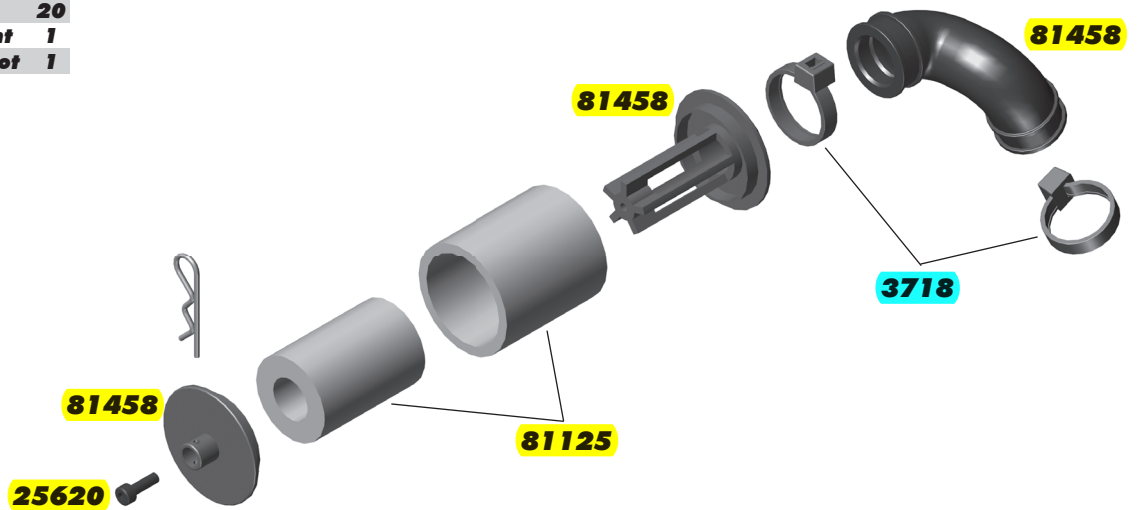

:: Air Filter

3718	Nylon Wire Tie, 12"	12
25620	3 x 10mm SHCS	20
81125	RC8B3 Air Filter Element	1
81458	RC8B3.2 Air Filter & Boot	1