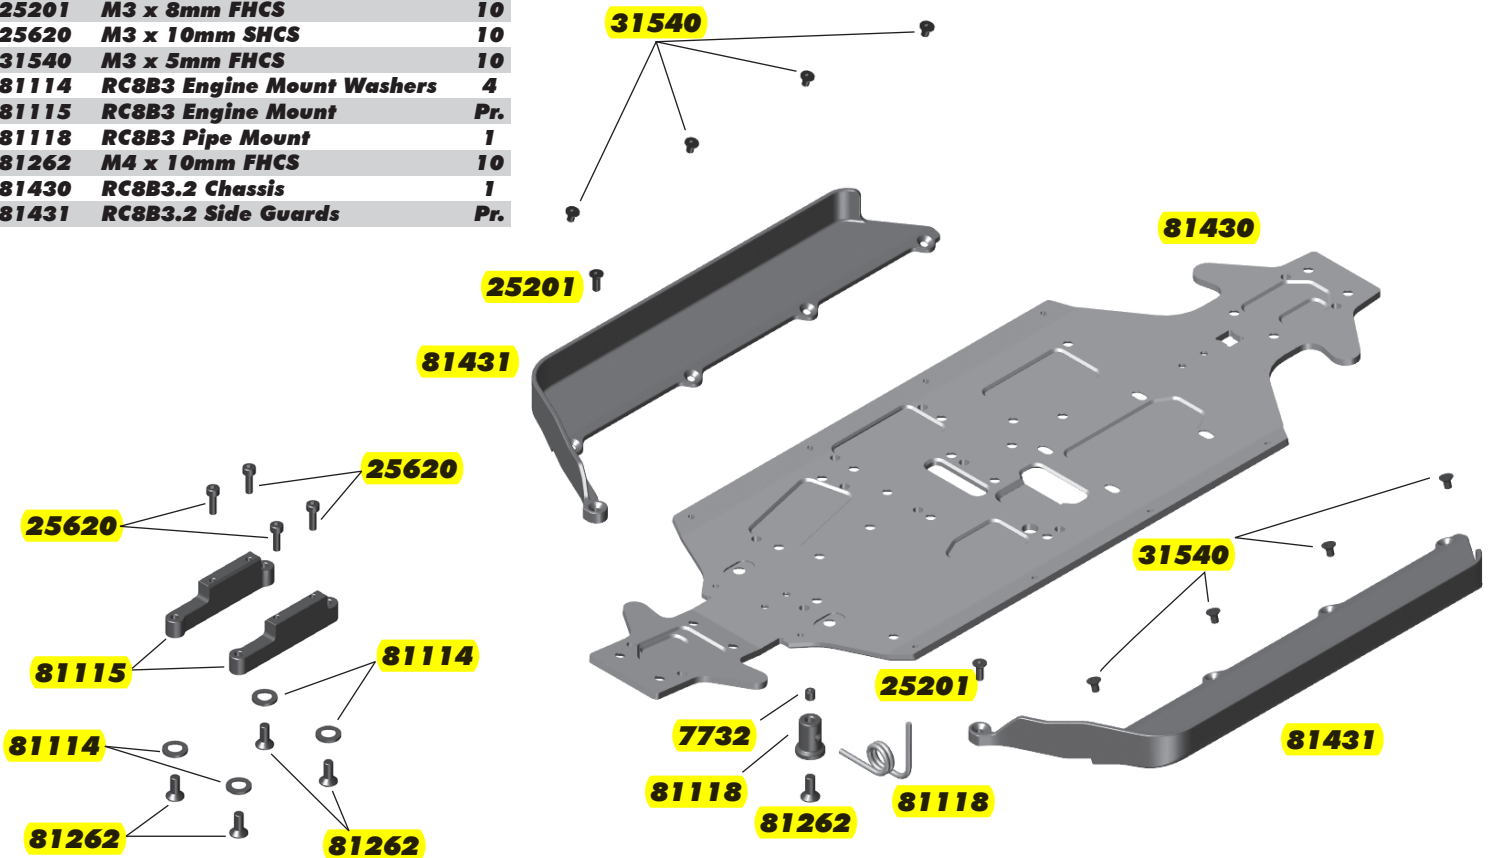

:: Chassis

7732	M4 x 4mm Set Screw	10
25201	M3 x 8mm FHCS	10
25620	M3 x 10mm SHCS	10
31540	M3 x 5mm FHCS	10
81114	RC8B3 Engine Mount Washers	4
81115	RC8B3 Engine Mount	Pr.
81118	RC8B3 Pipe Mount	1
81262	M4 x 10mm FHCS	10
81430	RC8B3.2 Chassis	1
81431	RC8B3.2 Side Guards	Pr.