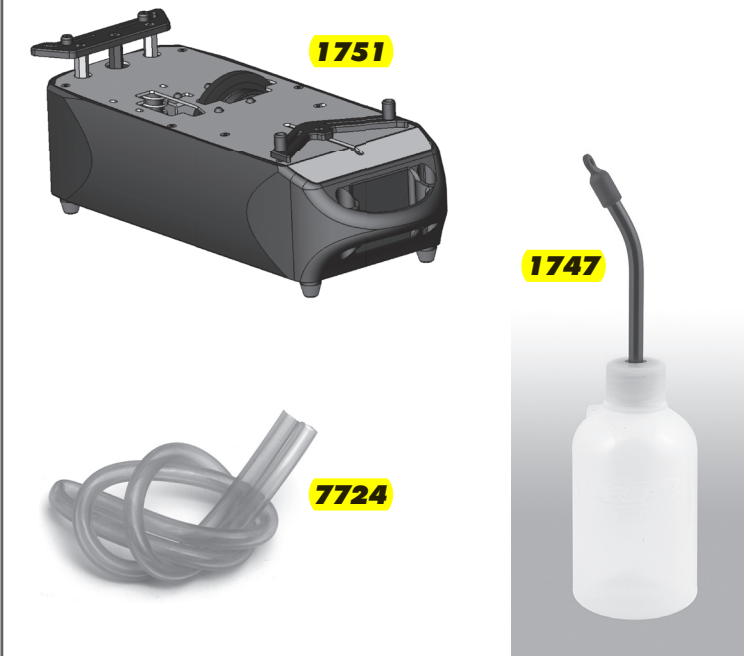

:: Fueling Supplies

1747	Nitro Fuel Bottle 500cc	1
1751	FT Compact Starter Box	1
7724	Fuel Line 15", 380mm	1

:: Wheels / Tires / Bodies / Decals

726	Reedy 2016 Sticker Set	1
81110	RC8B3 Pro Line Body	1
89296	RC8 83mm Wheels (White)	4
89297	RC8 83mm Wheels (Yellow)	4
81464	RC8B3.2 Decal Sheet	1