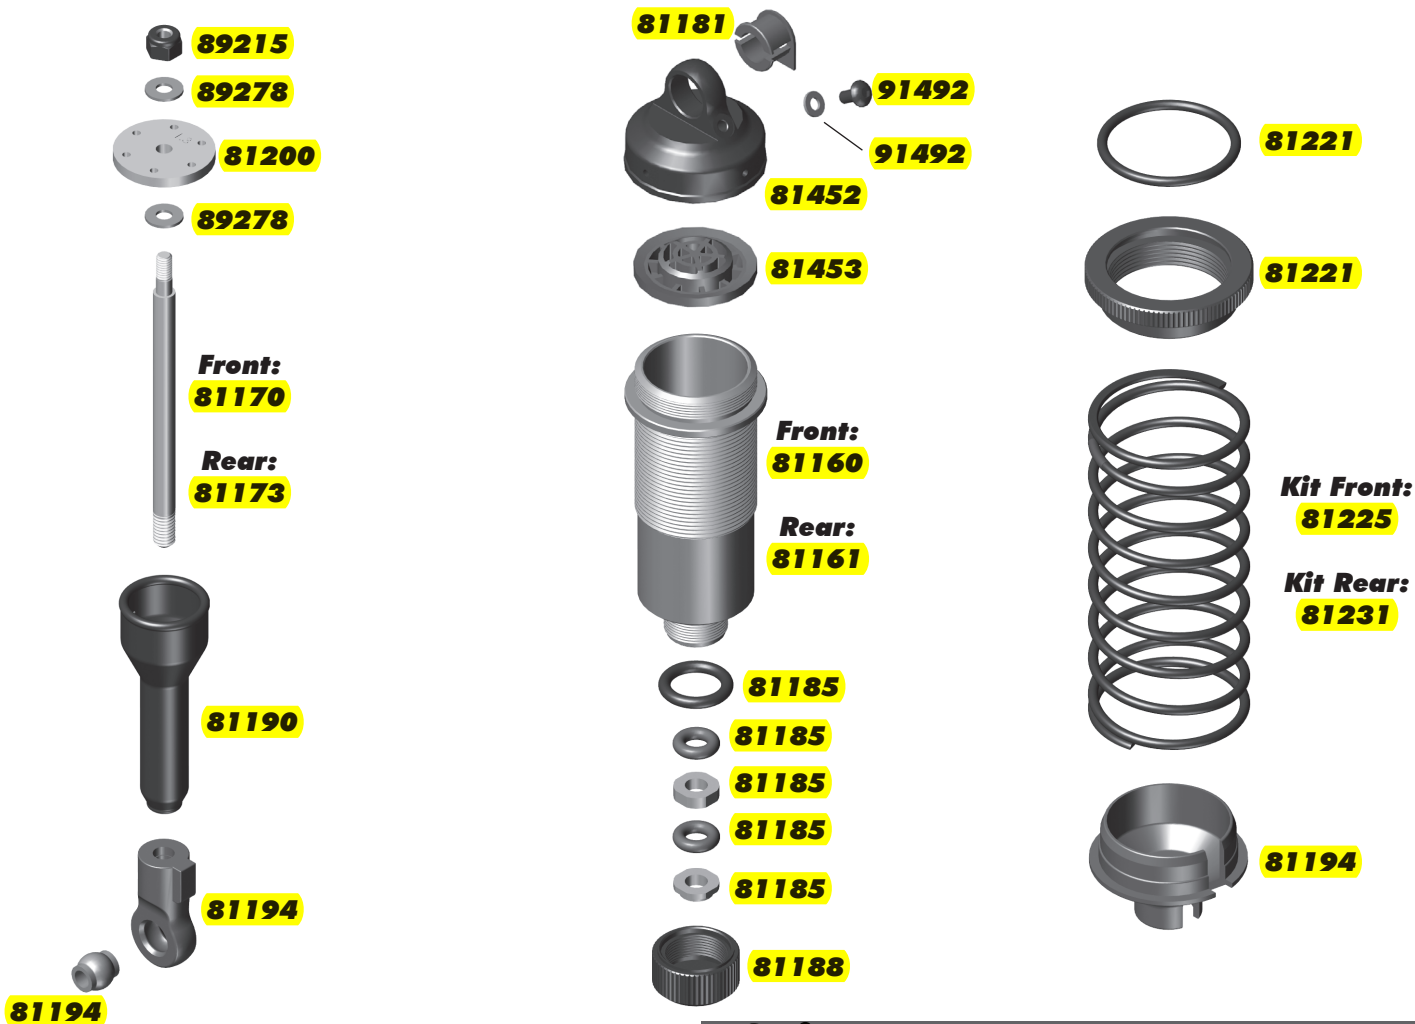

:: Shock Fluid

5420	10 Weight Silicone Shock Fluid	2oz.
5421	20 Weight Silicone Shock Fluid	2oz.
5422	30 Weight Silicone Shock Fluid	2oz.
5423	40 Weight Silicone Shock Fluid	2oz.
5424	22.5 Weight Silicone Shock Fluid	2oz.
5425	80 Weight Silicone Shock Fluid	2oz.
5426	27.5 Weight Silicone Shock Fluid	2oz.
5427	15 Weight Silicone Shock Fluid	2oz.
5428	25 Weight Silicone Shock Fluid	2oz.
5429	35 Weight Silicone Shock Fluid	2oz.
5430	45 Weight Silicone Shock Fluid	2oz.
5431	55 Weight Silicone Shock Fluid	2oz.
5432	32.5 Weight Silicone Shock Fluid	2oz.
5433	37.5 Weight Silicone Shock Fluid	2oz.
5434	42.5 Weight Silicone Shock Fluid	2oz.
5435	50 Weight Silicone Shock Fluid	2oz.
5436	60 Weight Silicone Shock Fluid	2oz.
5437	70 Weight Silicone Shock Fluid	2oz.
5438	47.5 Weight Silicone Shock Fluid	2oz.

:: Springs

81222	Front Spring, V2, 4.9lb/in, Green	Pr.
81223	Front Spring, V2, 5.1lb/in, White	Pr.
81224	Front Spring, V2, 5.3lb/in, Gray	Pr.
81225	Front Spring, V2, 5.5lb/in, Blue - KIT	Pr.
81226	Front Spring, V2, 5.7lb/in, Yellow	Pr.
81229	Rear Spring, V2, 4.1lb/in, White	Pr.
81230	Rear Spring, V2, 4.2lb/in, Gray	Pr.
81231	Rear Spring, V2, 4.3lb/in, Blue - KIT	Pr.
81232	Rear Spring, V2, 4.4lb/in, Yellow	Pr.