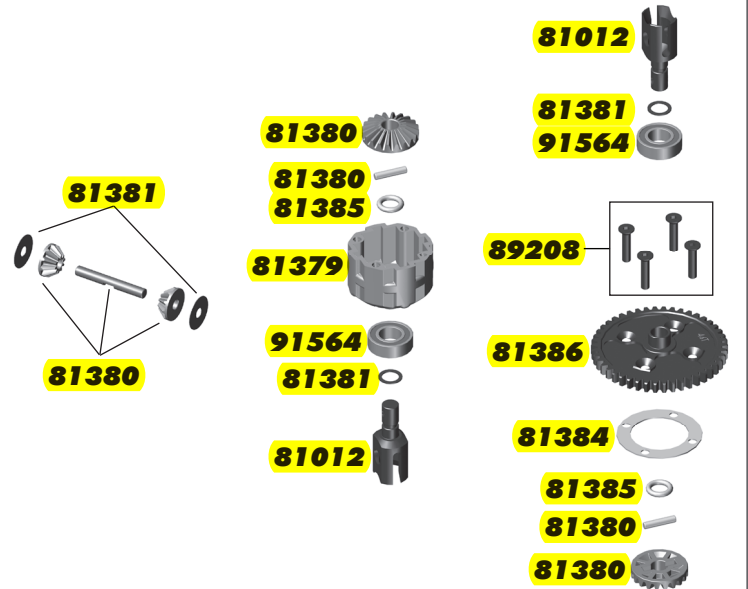

:: Center Gear Differential

81012	Diff Outdrives, 17mm (Center Diff)	2
81379	RC8B3.1 Differential Case	1
81380	RC8B3.1 Differential Gear Set (HTC)	1
81381	RC8B3.1 Differential Shim Set	1
81383	RC8B3.1 Differential Gear Set (LTC)	1
81384	RC8B3.1 Differential Gasket	3
81385	RC8B3.1 Differential O-Ring Set	1
81386	RC8B3.1 Spur Gear, 46T - KIT	1
89208	M3 x 14mm FHCS	10
91564	8 x 16 x 5mm Bearings	2

81012