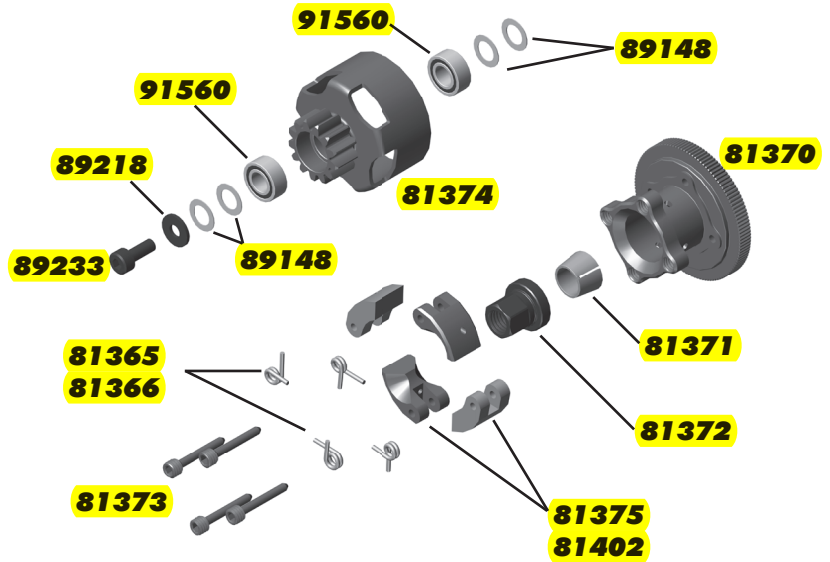

### :: Chassis

7732	M4 x 4mm Set Screw	10
25201	M3 x 8mm FHCS	10
25620	M3 x 10mm SHCS	10
31540	M3 x 5mm FHCS	10
81114	RC8B3 Engine Mount Washers	4
81115	RC8B3 Engine Mount	Pr.
81118	RC8B3 Pipe Mount	1
81262	M4 x 10mm FHCS	10
81430	RC8B3.2 Chassis	1
81431	RC8B3.2 Side Guards	Pr.

### :: Clutch

81365	Clutch Springs (0.90, 4 Shoe) - KIT	4
81366	Clutch Springs (0.95, 4 Shoe) - KIT	4
81367	Clutch Springs (1.00, 4 Shoe)	4
81368	Clutch Springs (1.05, 4 Shoe)	4
81369	Clutch Springs (1.10, 4 Shoe)	4
81370	RC8B3.1 Flywheel (4 Shoe)	1
81371	RC8B3.1 Flywheel Collet (4 Shoe)	2
81372	RC8B3.1 Flywheel Nut (4 Shoe)	1
81373	Clutch Shoe Pins (4 Shoe)	4
81374	Clutch Bell (13T, Vented, 4 Shoe)	1
81375	Clutch Shoe, Hard (4 Shoe) - KIT	2
81377	Clutch Shoe, Composite Hard (4 Shoe)	2
81402	Clutch Shoe, Composite (4 Shoe) - KIT	2
89148	Clutch Bell Shim Set	1
89218	M3 x 8mm Washer	10
89223	M3 x 8mm SHCS	10
91560	5 x 10 x 4mm Bearing	4